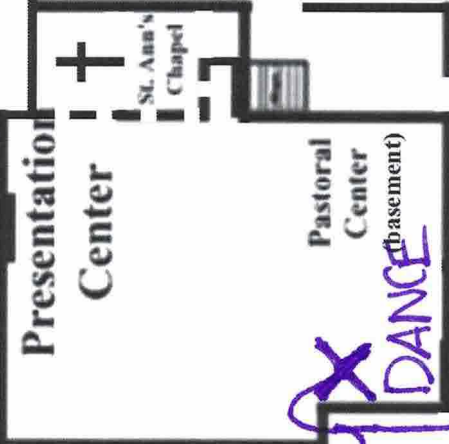

St. Clare Rectory

110 Nelson Ave

Driveway

World Vocations MEM

Pathway to Prayer

169 Lindenwood Road

DANCE

School Play Area

Garages

Parking Lot

Monsignor Murphy Faith Formation Center (basement)

Parking Lot

Chapel

MAP IS NOT DRAWN TO SCALE

Cardinal Cooke Center Early Childhood Dev Ctr Parish Center

Gymnasium